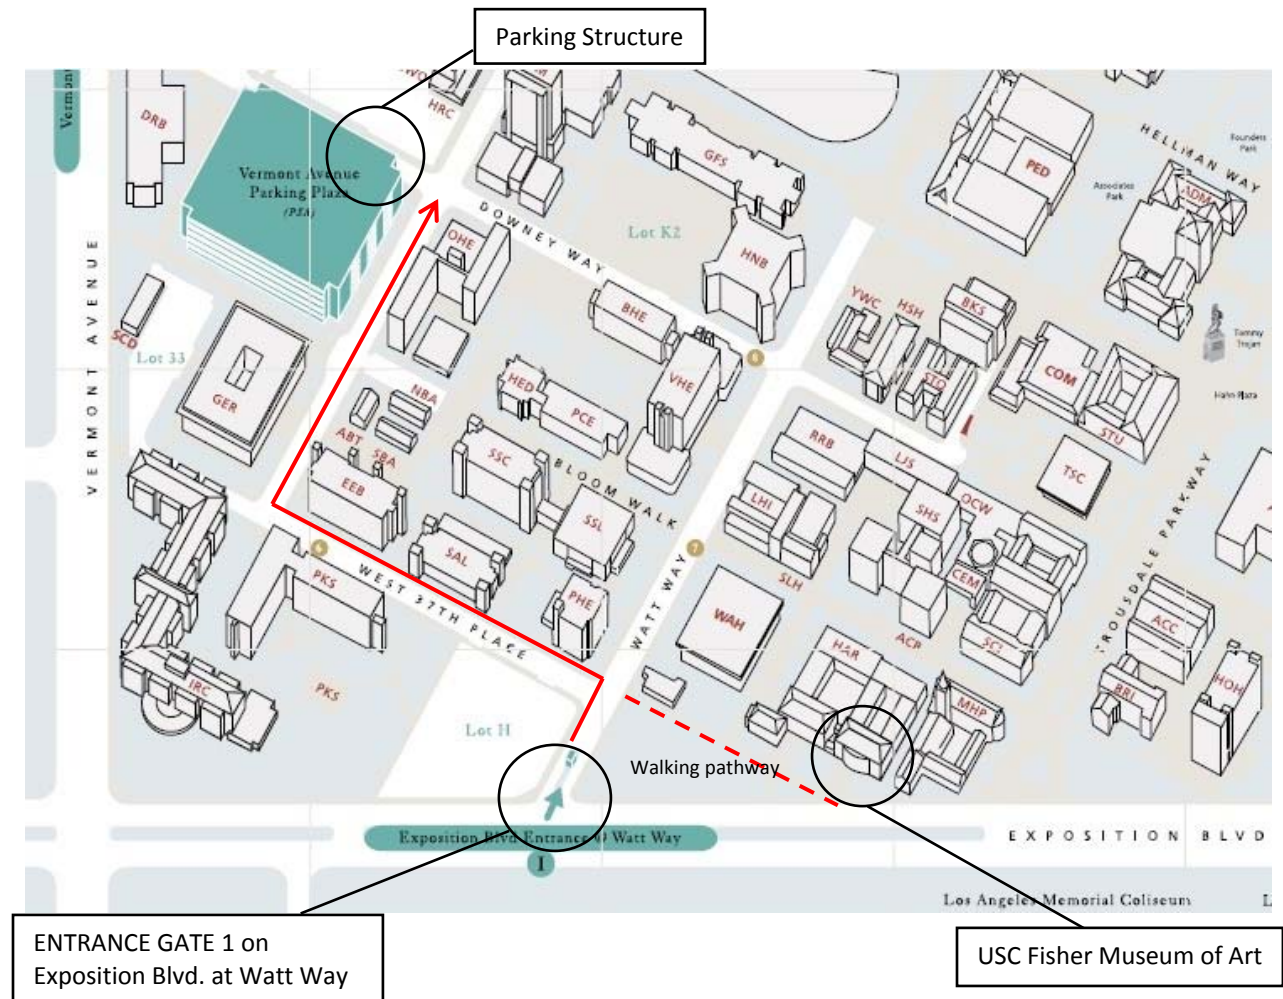

MAP OF PARKING STRUCTURE AND WALKING DIRECTIONS TO FISHER MUSEUM OF ART:

ENTRANCE GATE 1 on
Exposition Blvd. at Watt Way

USC Fisher Museum of Art

Directions to parking structure:

1. Enter USC Campus from Gate 1: Exposition Boulevard on Watt Way
2. Make first left at West 37th Place
3. Turn right on McClintock Avenue
4. Park in Parking Structure A on the left

Walking directions from parking structure to Fisher Museum of Art:

1. On McClintock Avenue, walk toward West 37th Place
2. Turn left on West 37th Place
3. Continue on West 37th Place across Watt Way
4. Continue on walking pathway; Fisher Museum of Art is on the left